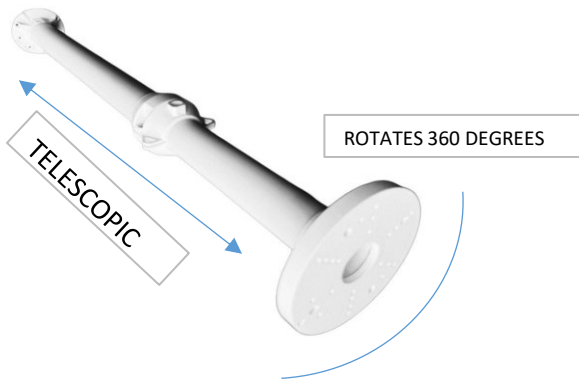

Preference of Professionals

CamBox[®]
TCP XS

CamBox TCP XS Ptorq EXTENDER BRACKET

TECHNICAL DETAILS

- + High Quality Bracket
- + Material: Engineering Plastic
- + Weight: 400-4000Gr
- + Montage Surface: 121mm
- + 3 Way Cable Port

TLP

DIEMENSIONS

25-TO-50	Cm
50-TO-100	Cm
75-TO-150	Cm
100-TO-200	Cm

it is performed to the desired

Suitable With All CamBox Accesories

CamBox
Engineering
Plastic