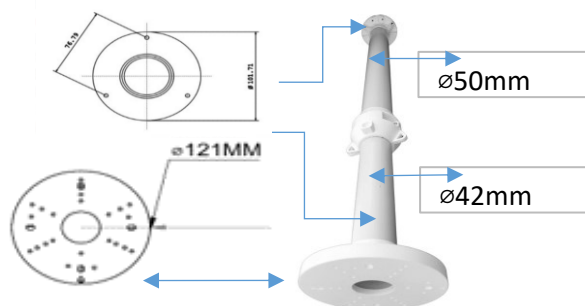

Preference of Professionals

CamBox[®]
TCP XS

CamBox TCP XS Ptorq EXTENDER BRACKET

TECHNICAL DETAILS

- + High Quality Bracket
- + Material: Engineering Plastic
- + Weight: 400-4000Gr
- + Montage Surface: 121mm
- + 3 Way Cable Port

TLP

DIEMENSIONS

25-TO-50	Cm
50-TO-100	Cm
75-TO-150	Cm
100-TO-200	Cm

it is performed to the desired

Suitable With All CamBox Accesories

CamBox
Engineering
Plastic